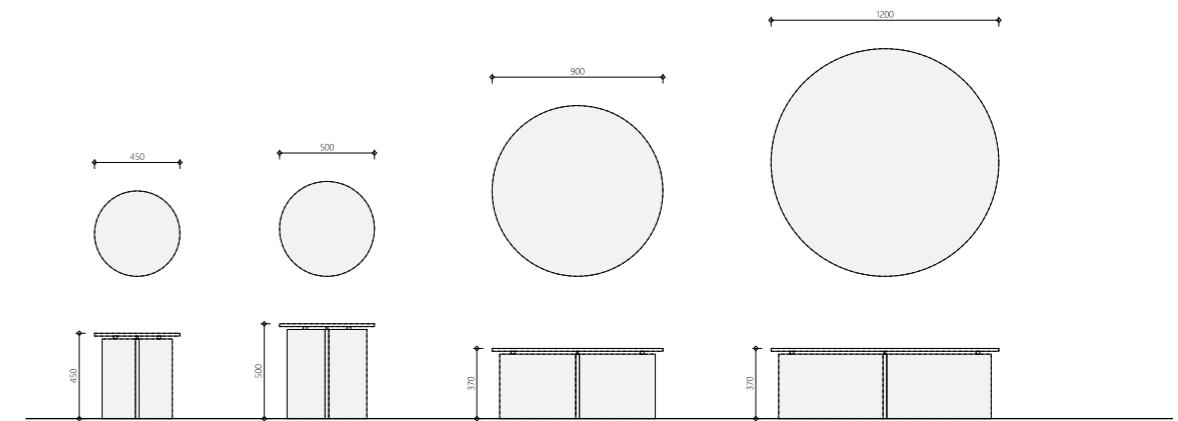

The Ruby's its authentic design, an eye for detail and the choice of high-quality materials lend it a look that is both luxurious and unique.