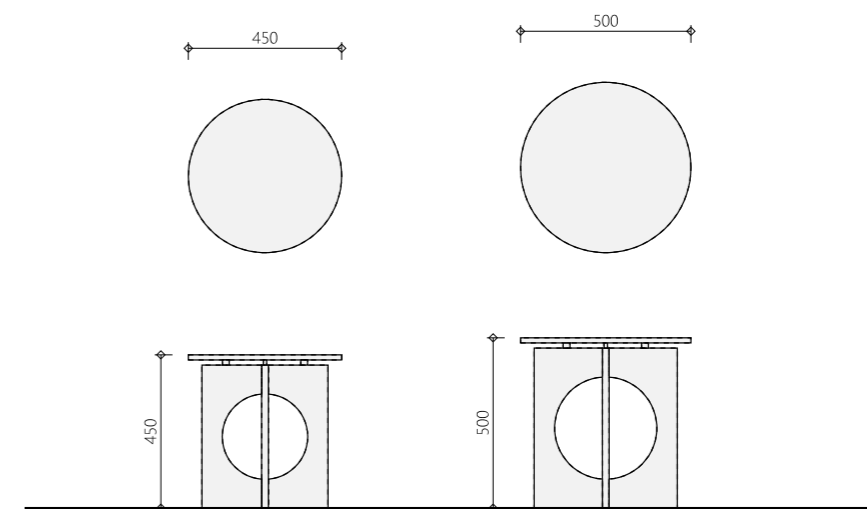

*_Frame options: marble, softtouch and high-glass
_Bespoke options on request*