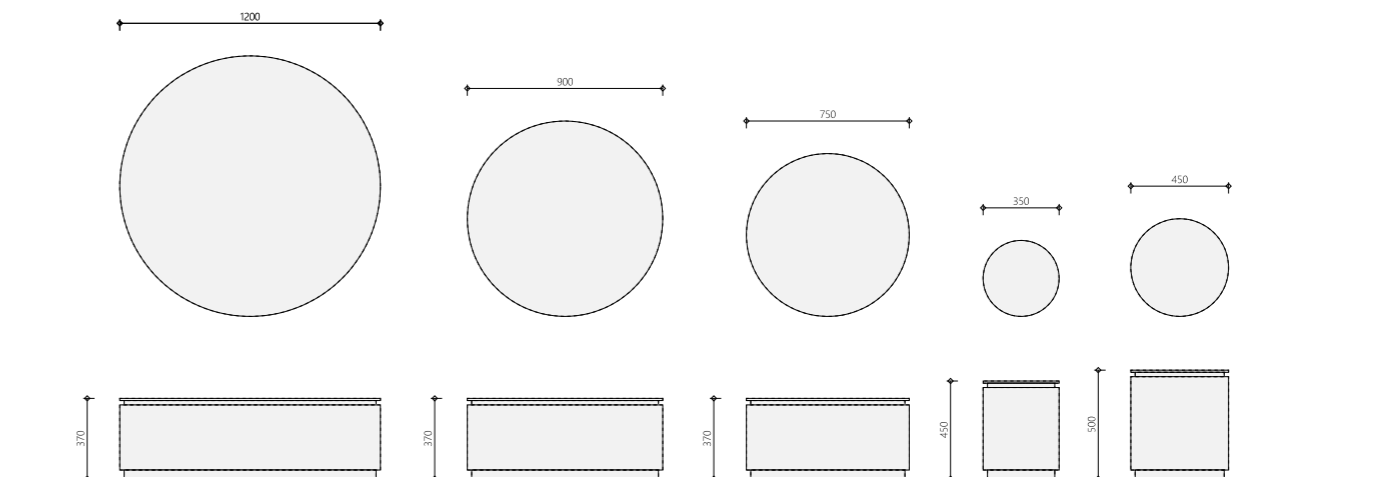

_Bespoke options on request