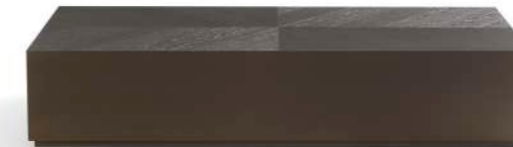

Brushed dark oak +
brown brass softtouch