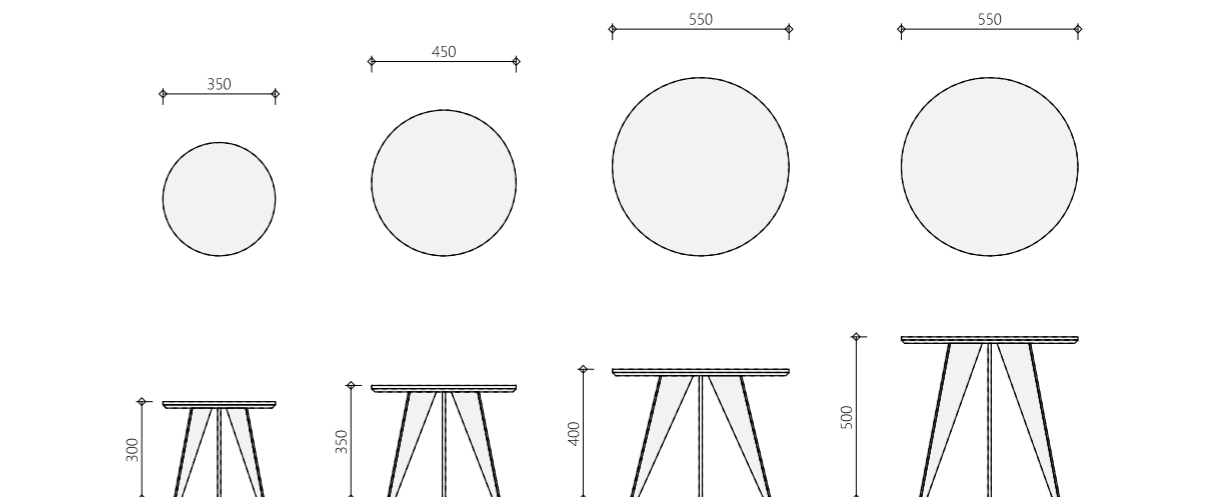

*_Top options: marble and python leather in different colors
_Bespoke options on request*

Dami