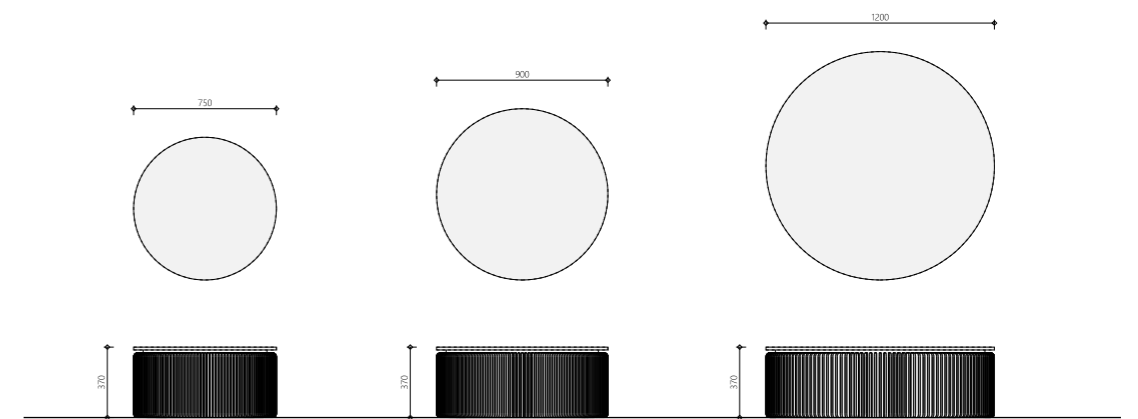

*Cafe Amaro marble +
black softtouch slats*

The **Pearl** coffee table has a pronounced and steadfast design. Its perfect combination of elegant shapes and luxurious materials render it truly unique. The Pearl is available in various sizes, colours and combinations of high-quality materials. For example, you might opt for Stone slats combined with an Arabescato marble top. Whatever combination you choose, the Pearl coffee table remains one in a thousand.