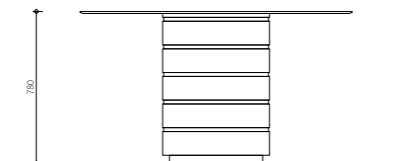

*_Other sizes, colors and marble types on request
_Bespoke options on request*