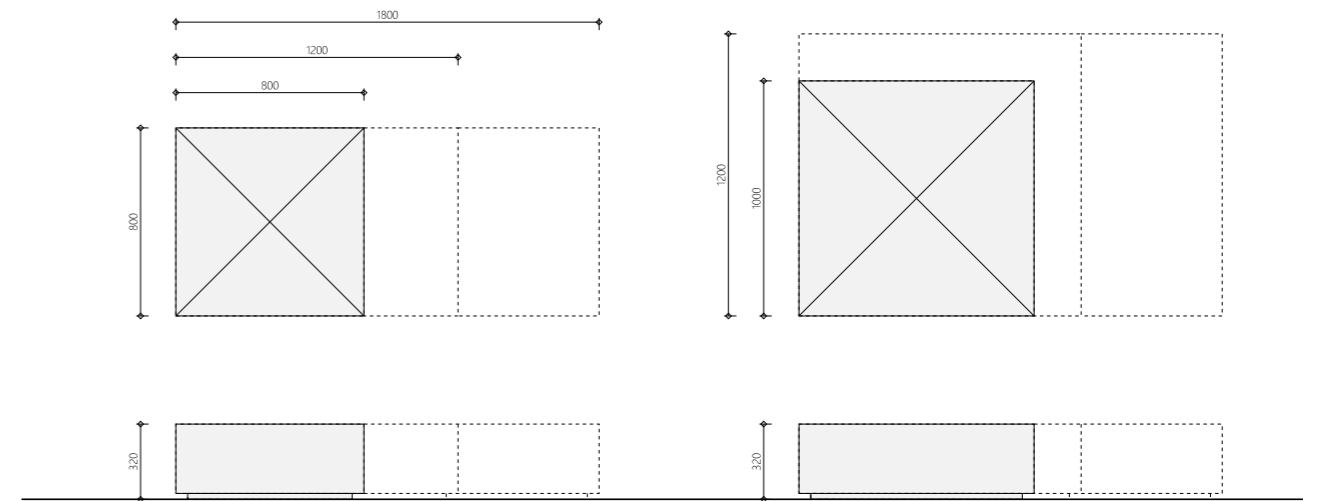

*_Corner options with gun metal, bronze, brown brass and high-glass
_Bespoke options on request*