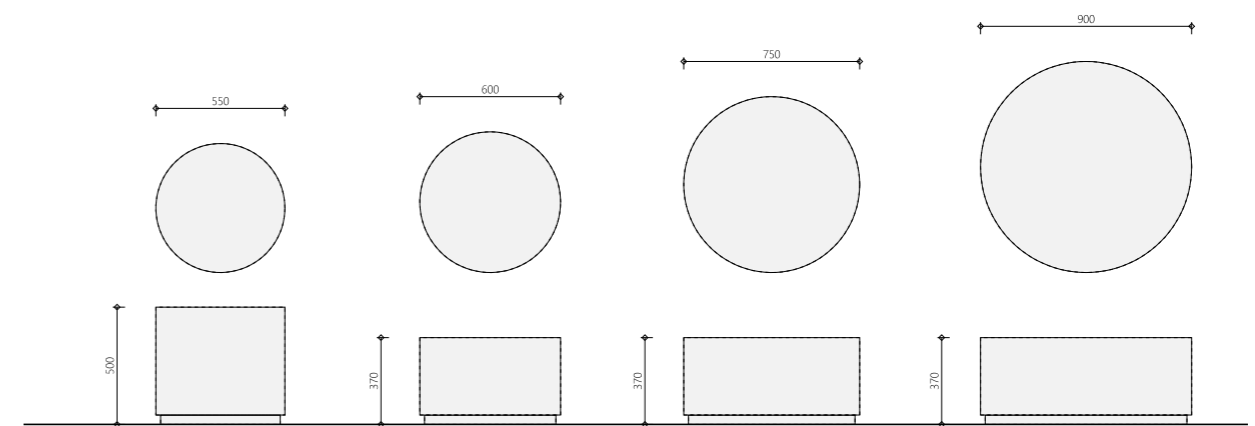

*_Finish/material options: metal lacquer, high-glass, softtouch and marble
_Bespoke options on request*

I've never seen
elegance go
out of style

—

Basalt

The **Basalt** coffee table is characterized by its beautiful dark brushed oak top, laid in Hungarian point pattern. This, in combination with the bronze Soft Touch is what ultimately defines the table. Available in various dimensions, it serves as a tranquil central oasis in any sophisticated interior, yet with a high-quality appearance.