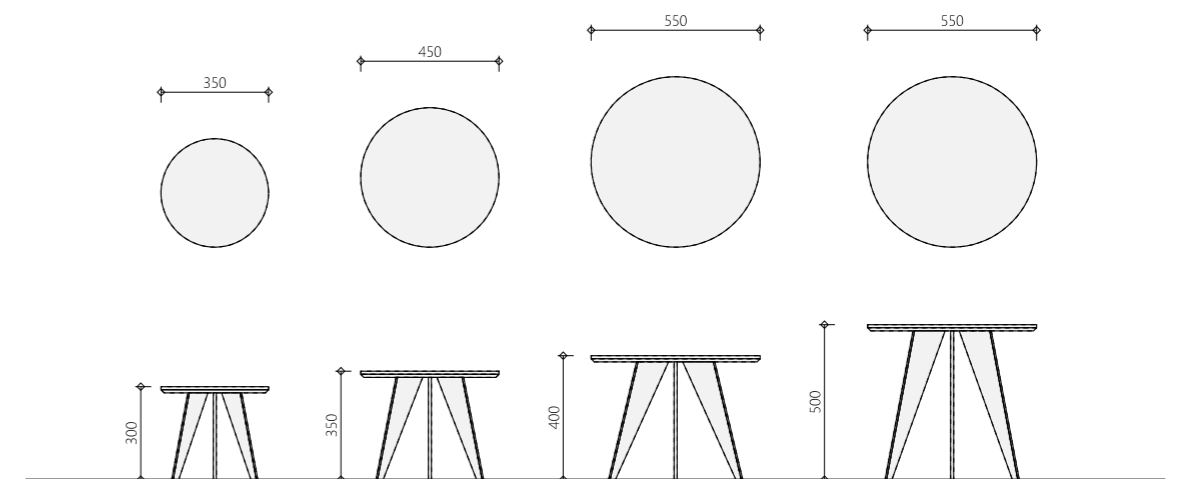

Emerald

Matt Black

Emerald

The **Emerald** design table shares not only its name with the gemstone, but also its eye-catching appearance: it is stunning.

*_Top options: marble and python leather in different colors
_Bespoke options on request*

Dami