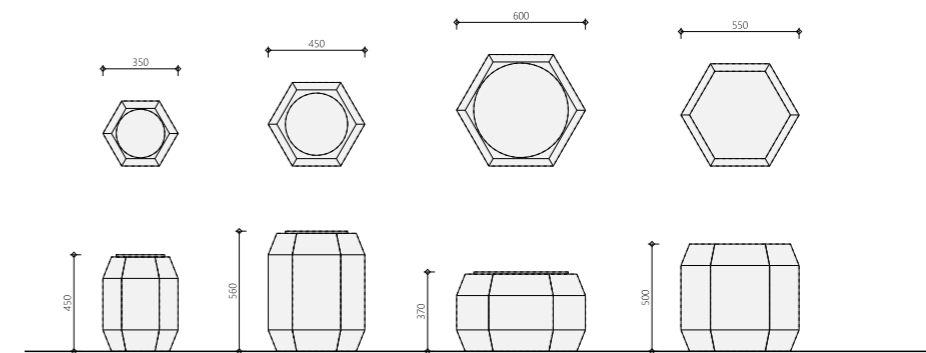

_Bespoke options on request