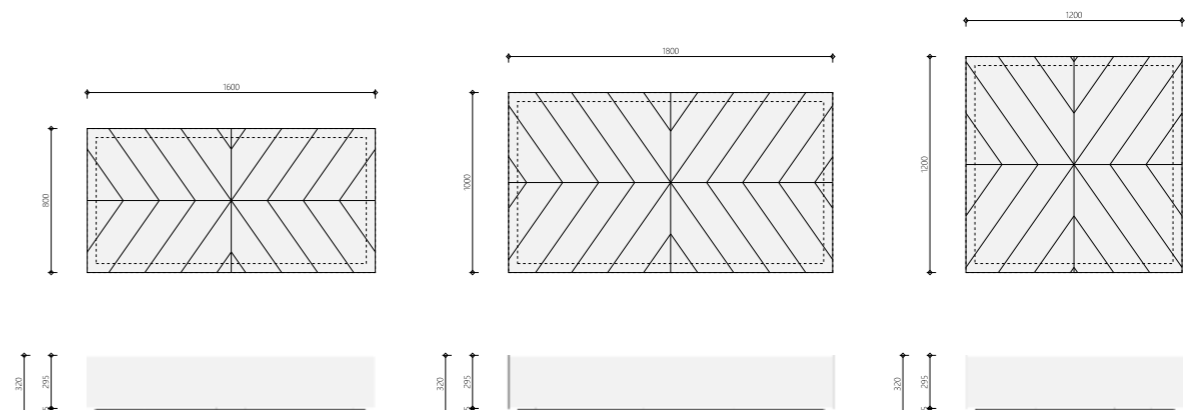

*_Finish/material options: softtouch, high-glass and metal lacquer
_Bespoke options on request*

Dami